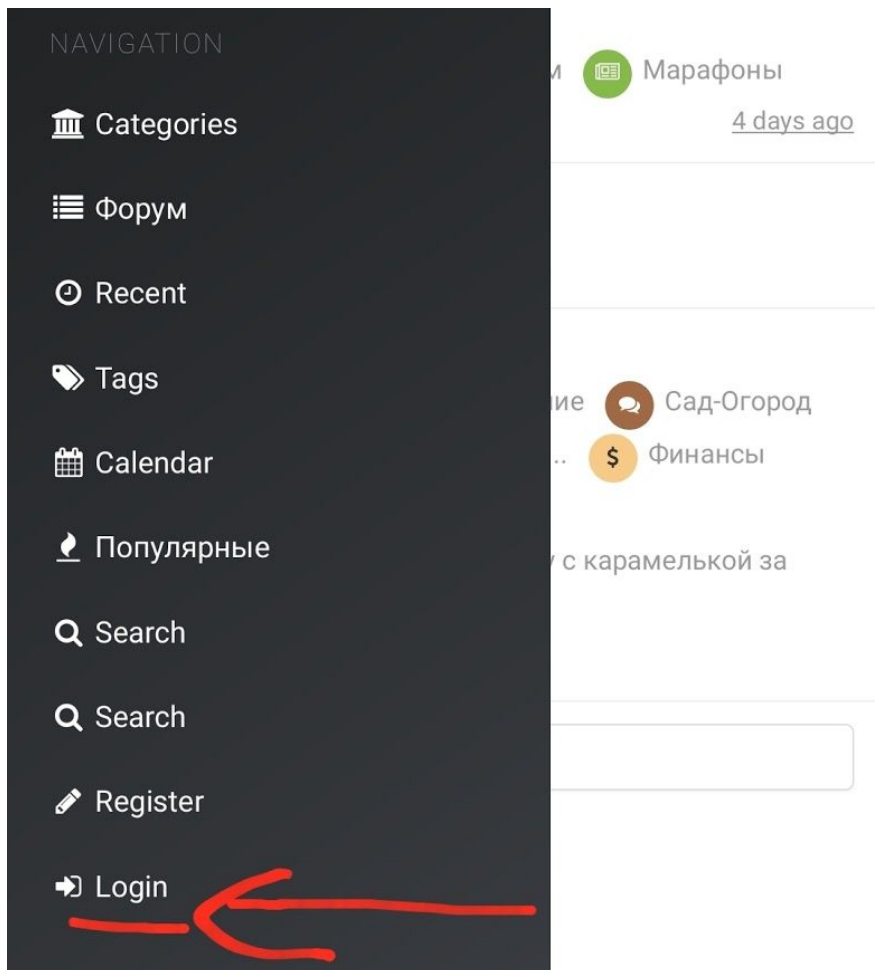

6. На электронную почту, которую вы только что указали, придет ссылка для подтверждения регистрации. Нажмите на нее.

7. Все, вы зарегистрированы и можете входить на форум под своим ником. Чтобы войти, нажмите на **login** в меню (чтобы зайти в меню, нажмите на три горизонтальные линии слева)

листай дальше